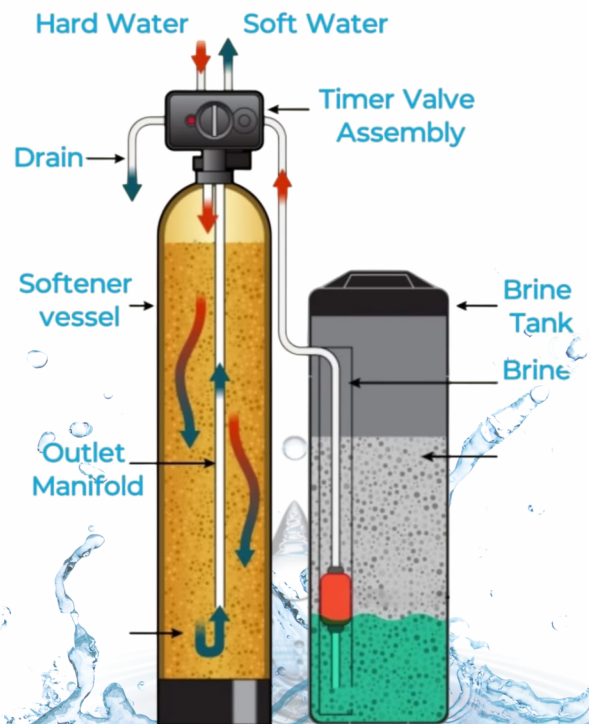

SOFT DROPP^{TM}

SMART WATER SOFTENER

Key Components & Features

✔ Food-Grade Ion Exchange Resin

Comes with certified food-grade resin media
Ensures safe and hygienic water treatment
Available in domestic and industrial grades
Delivers consistent and effective hardness removal

✔ Automatic Multi-Port Valve (Auto MPV)

State-of-the-art fully automatic control valve
Saves manpower and eliminates manual operation
Ensures smooth and accurate regeneration cycles

✔ Regeneration Motor Pump

Designed to deliver consistent high-pressure water flow
Smooth, reliable, and energy-efficient operation
Low noise and long-lasting performance
Suitable for domestic and commercial applications
Ensures uninterrupted water supply during regeneration

✔ High-Quality FRP Vessel

Manufactured from premium FRP material
UV-resistant and corrosion-free construction
Unaffected by sunlight exposure
Long-lasting, durable components
Ideal for homes, apartments, and commercial setups
Why Choose Softdropp AutoSoft?
Complete hard water solution
Safe & soft water for everyday use
Automatic operation with minimal maintenance
Long-lasting, durable components
Ideal for homes, apartments, and commercial setups

Softening Mechanism

Why Choose Us:-

2 Years Warranty*

Certified Food Grade Resin*

Smart(Fully Automatic)Water Softener*

Hassle Free Services*

Durable and Long lasting Component's*