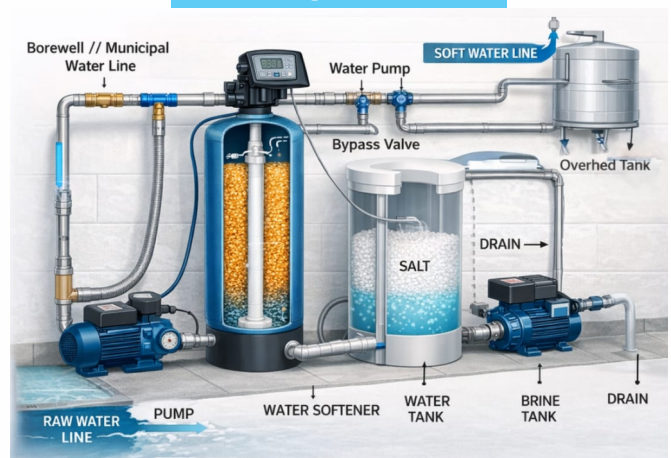

SOFT DROPP^{TM}

SMART WATER SOFTENER

Key Components & Features

✔ Food-Grade Ion Exchange Resin

Comes with certified food-grade resin media
Ensures safe and hygienic water treatment
Available in domestic and industrial grades
Delivers consistent and effective hardness removal

✔ Automatic Multi-Port Valve (Auto MPV)

State-of-the-art fully automatic control valve
Saves manpower and eliminates manual operation
Ensures smooth and accurate regeneration cycles

✔ Regeneration Motor Pump

Designed to deliver consistent high-pressure water flow
Smooth, reliable, and energy-efficient operation
Low noise and long-lasting performance
Suitable for domestic and commercial applications
Ensures uninterrupted water supply during regeneration

✔ High-Quality FRP Vessel

Manufactured from premium FRP material
UV-resistant and corrosion-free construction
Unaffected by sunlight exposure
Long-lasting, durable components
Ideal for homes, apartments, and commercial setups
Why Choose Softdropp AutoSoft?
Complete hard water solution
Safe & soft water for everyday use
Automatic operation with minimal maintenance
Long-lasting, durable components
Ideal for homes, apartments, and commercial setups

Softening Mechanism

Why Choose Us:-

2 Years Warranty*

Certified Food Grade Resin*

Smart(Fully Automatic)Water Softener*

Hassle Free Services*

Durable and Long lasting Component's*